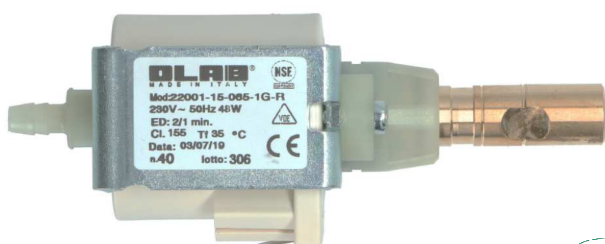

COD. FKS283
FILTRO CARBONE ADATTABILE

CARBON FILTER ADAPTABLE

AEG -ELECTROLUX -BEST
9029802007 MCFB58

COD. FKS284
KIT FILTRO CARBONE ADATTABILE

KIT CARBON FILTER ADAPTABLE

AEG -ELECTROLUX -BEST
9029802122 - MCFB63

COD. FKS809

KIT 2 PEZZI FILTRO CARBONE BLOWER

KIT 2 PCS CARBON FILTER BLOWER

AEG -ELECTROLUX - BEST
902979880 - ECFB03

COD. LV338 (SOST EP7GW)

POMPA MACCHINA CAFFÈ OLAB
48W 7BAR GW PLASTICA

PUMP COFFEE MACHINE OLAB
48W 7BAR GW PLASTIC

COD. LV339 (SOST EP5GW)

POMPA MACCHINA CAFFÈ OLAB
48W 15BAR GW PLASTICA

PUMP COFFEE MACHINE OLAB
48W 15BAR GW PLASTIC

COD. LV341 (SOST EX5GW)

POMPA MACCHINA CAFFÈ OLAB
48W 15 BAR GW OTTONE

PUMP COFFEE MACHINE OLAB **48W**
15BAR GW BRASS

COD. LV201

BOBINA PER ELETTROVALVOLA
GRANDE OLAB FORO DA 10 MM 15 WATT

COIL FOR BIG SOLENOID VALVE OLAB 10