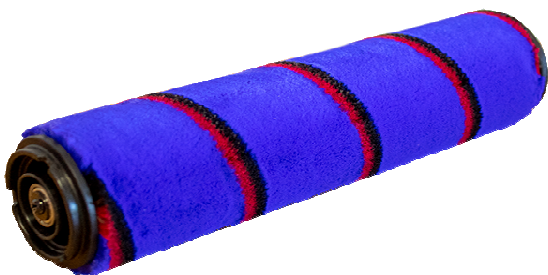

DY210

**SPARE FLUFFY ROLL BRUSH
FOR OUR DY200 DY201 DY2047L**